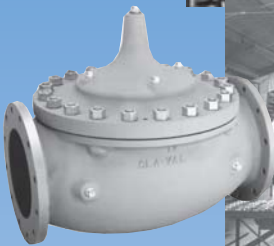

Commemorating the 100th Anniversary of the Illinois Section AWWA

Since 1936, Cla-Val has proudly served the American Waterworks industry by providing top quality automatic control valves.

patent pending