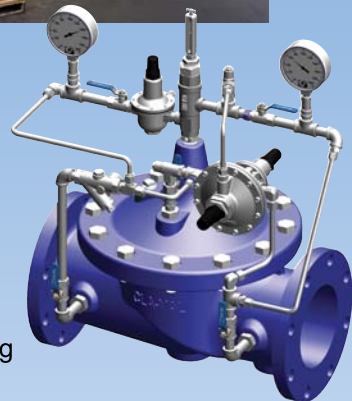

Commemorating the 100th Anniversary of the Illinois Section AWWA

Since 1936, Cla-Val has proudly served the American Waterworks industry by providing top quality automatic control valves.

patent pending