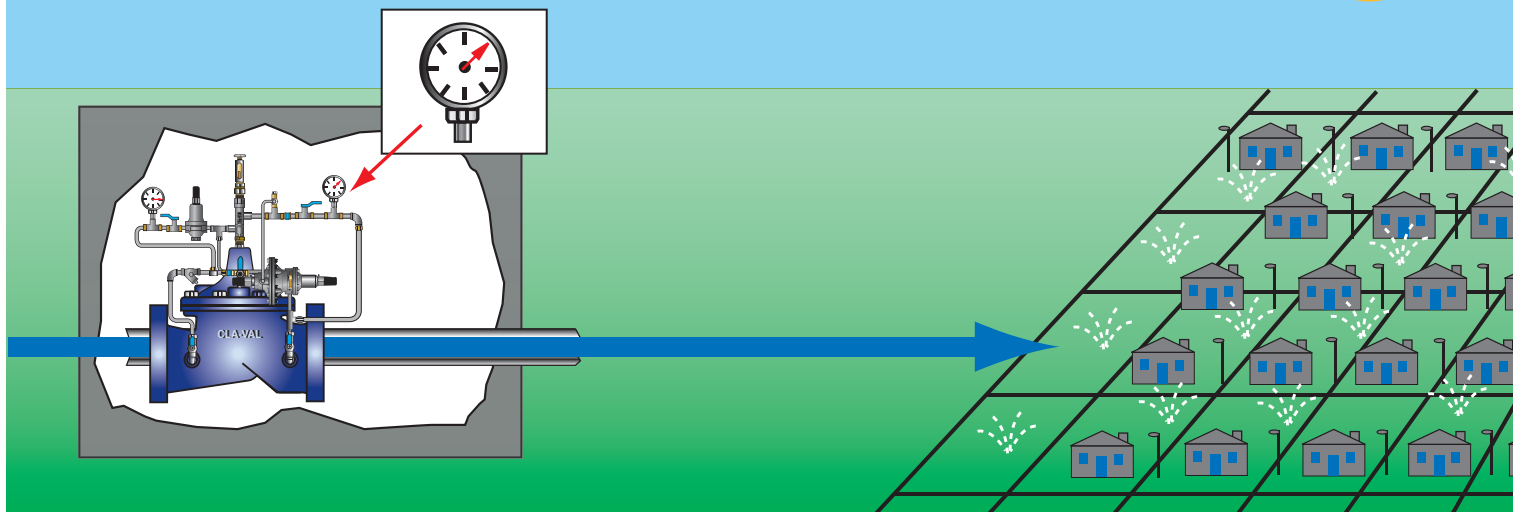

*Nighttime is the right time
to reduce pressure...*

...with Cla-Val Advanced Hydraulic Pressure Management Valves

During the night, when demand is lower,
pressure is automatically reduced

During the day, when demand is higher,
pressure is automatically increased