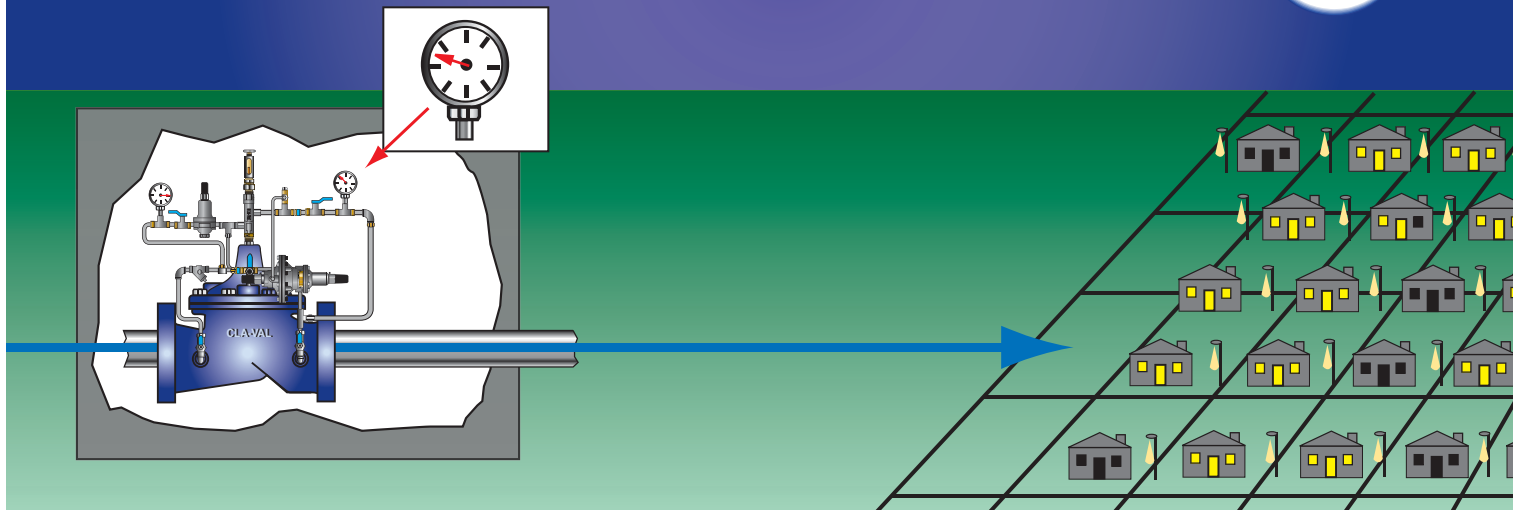

*Nighttime is the right time
to reduce pressure...*

...with Cla-Val Advanced Hydraulic Pressure Management Valves

During the night, when demand is lower,
pressure is automatically reduced

During the day, when demand is higher,
pressure is automatically increased