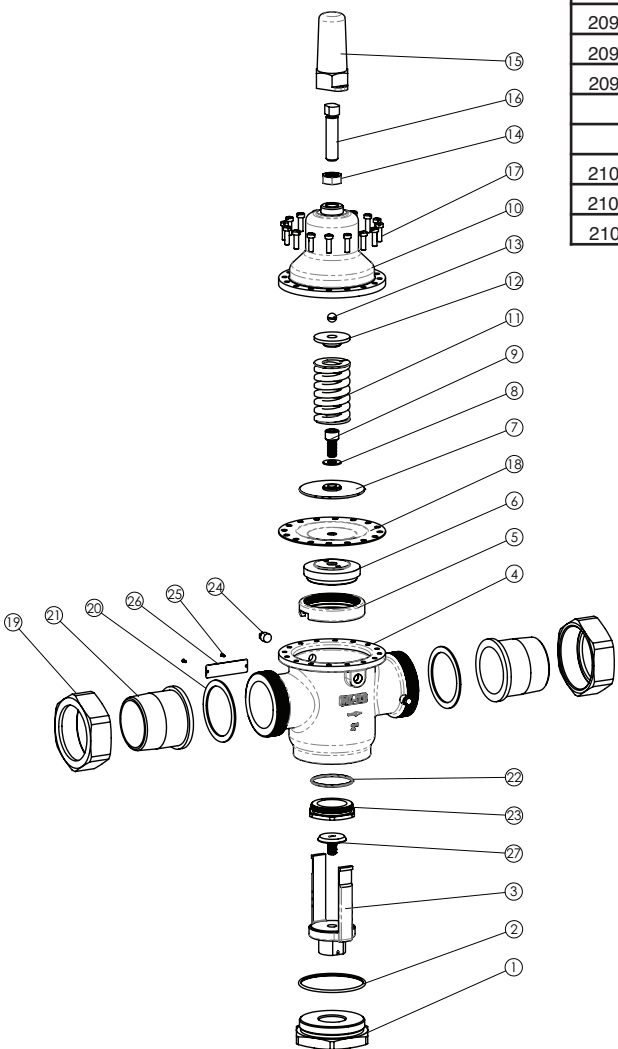

Sizes 2" & 2 1/2"

CRD-L

Direct Acting Pressure Reducing Control

(Bronze Body)

| STOCK NO. | SPRING RANGE | APPROXIMATE PSI CHANGE PER TURN OF ADJUSTING SCREW | ITEM 11 "D" LINE SPRING PART NO. | "D"LINE SPRING COLOR | BODY & COVER MATERIAL |
|---------------|--------------|--|----------------------------------|----------------------|-----------------------|
| 2" | | | | | |
| 20984701D | 18-50 PSI | 3.5 PSI | 20974601F | LIGHT GREEN | BRZ L.L. |
| 20984702C | 30-95 PSI | 6.0 PSI | 20974701E | DARK GREEN | |
| 20984703B | 75-200 PSI | 8.0 PSI | 21081501K | BLACK | |
| 2-1/2" | | | | | |
| 21015501H | 18-70 | 3.5 | 20974601F | LIGHT GREEN | BRZ L.L. |
| 21015502G | 50-95 | 6.0 | 20974701E | DARK GREEN | |
| 21015503F | 75-200 | 8.0 | 21081501K | BLACK | |