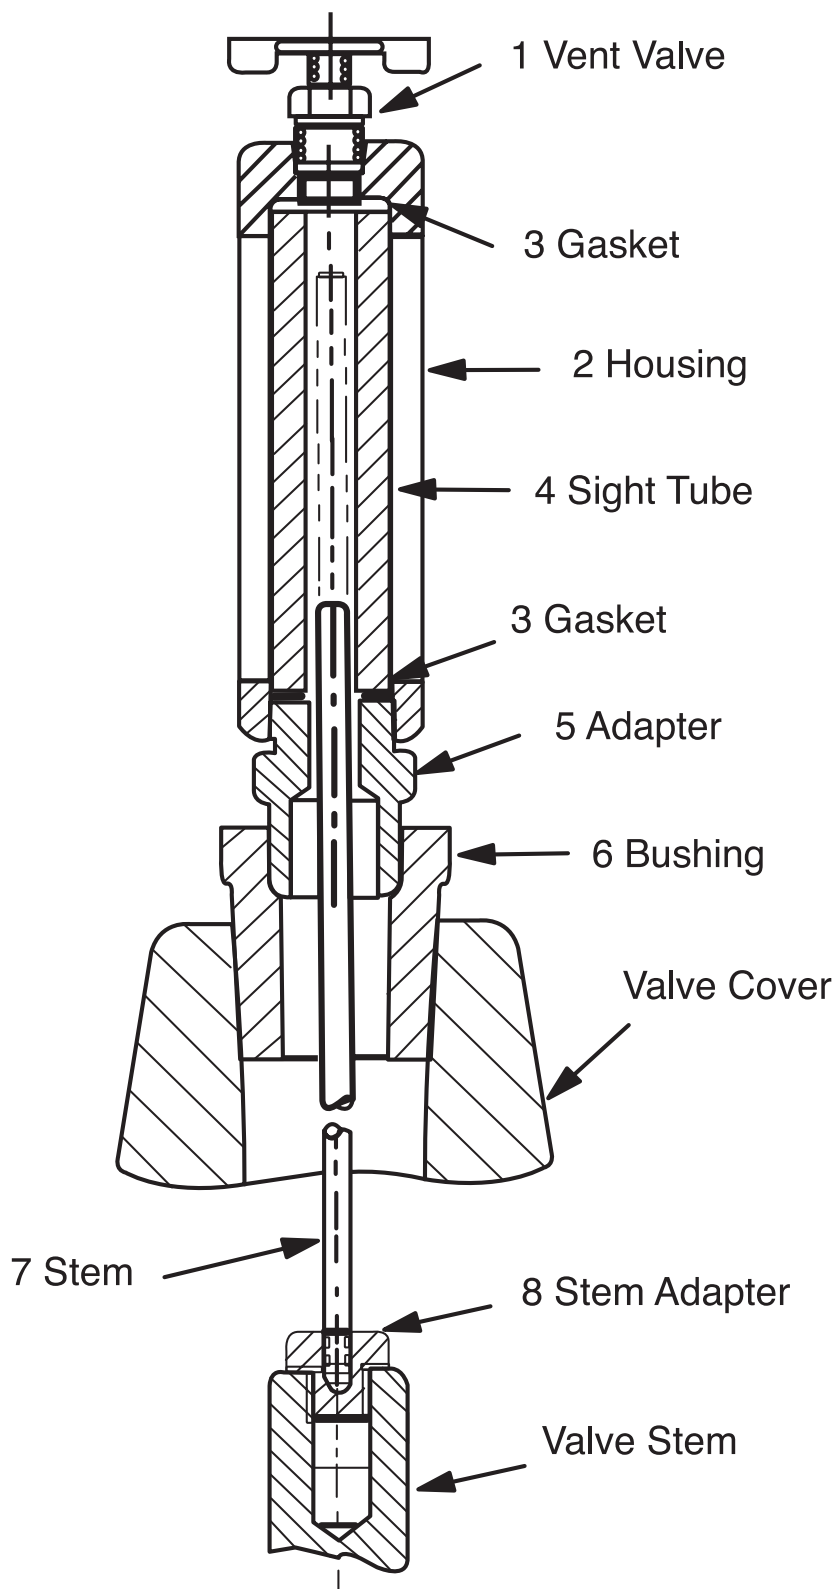

# X101

## Valve Position Indicator

COMPLETE X101	
SIZE	STOCK NO.
1 1/4 - 1 1/2	C2812A
2	C8972G
2 1/2	C2607E
3	C2609A
4	9710001A
6	9710002J
8	C8581F
10	C9187A
12	31420D
14	30256C
16	30251D

ITEM	DESCRIPTION	MATERIAL
1	Vent Valve	Brass
2	Housing	Brass
3	*Gasket (2 Required)	Buna-N
4	*Sight Tube	Pyrex
5	Adapter	Brass
6	Busing	Brass
7	Stem	Brass
8	Stem Adapter	Brass