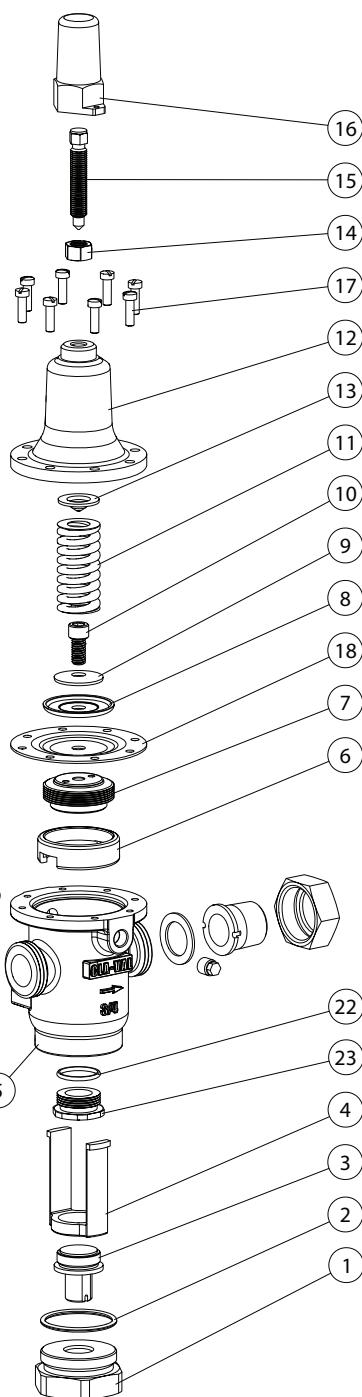

Sizes 1/2", 3/4" & 1"

CRD-L

Direct Acting Pressure Reducing Control

(Bronze Body)

STOCK NO. 1/2" CRDL	SPRING RANGE	APPROXIMATE PSI CHANGE PER TURN OF ADJUSTING SCREW	ITEM 11 "D" LINE SPRING PART NO.	"D" LINE SPRING COLOR	BODY & COVER MATERIAL
21130601D	25-100 PSI	6.0 PSI	20957101F	DARK GREEN	BRZ L.L.
21130602C	80-150 PSI	10 PSI	20957201E	DARK BLUE	
21130604A	125-250 PSI	23 PSI	21080701K	Yellow	
3/4" CRDL					
21130701C	25-100 PSI	6.0 PSI	20957101F	DARK GREEN	BRZ L.L.
21130702B	80-150 PSI	10 PSI	20957201E	DARK BLUE	
21130704K	125-250 PSI	23 PSI	21080701K	Yellow	
1" CRDL					BRZ L.L.
21130801B	25-100 PSI	6.0 PSI	20957101F	DARK GREEN	
21130802A	80-150 PSI	10 PSI	20957201E	DARK BLUE	
21130804J	125-250 PSI	23 PSI	21080701K	Yellow	

Item	Description	Material	Part Number
1	Plug	SS	20927202G
*2	O-Ring	EPDM	01222K
*3	Disc Retainer Assembly	SS/EPDM	20930102B
4	Yoke	SS	20934502K
5	Body 1/2" & 3/4"	BRONZE	20927002J
5	Body 1"	BRONZE	20938102E
6	Yoke Holder Assembly	SS	20956102G
7	Yoke Retainer Assembly	SS	20935002B
8	Washer, Diaphragm, Upper	SS	71891G
9	Washer, Belleville	STEEL	7055007E
10	Screw, Socket Head Cap	SS	6795618F
11	Spring		See Table
12	Cover	BRASS	C2544K
13	Guide, Spring	SS	71881H
14	Nut, Lock	SS	6780106J
15	Screw, Adjusting	SS	20971802J
16	Cap	PLASTIC	67628J
17	Screw	SS	6757822K
*18	Diaphragm	EPDM	C693602K
19	Nut, Union 1/2" & 3/4"	BRASS	20928001H
19	Nut, Union 1"	BRASS	20938501B
*20	Gasket 1/2" & 3/4"	FIBER	20927902K
*20	Gasket 1"	FIBER	20938402B
21	Tail Piece, Union 1/2"	BRONZE	21047801H
21	Tail Piece, Union 3/4"	BRONZE	20928101G
21	Tail Piece, Union 1"	BRONZE	20938301D
*22	O-Ring	EPR	01084D
23	Seat 1/2" & 3/4"	SS	20937102G
23	Seat 1"	SS	20927102J
24	Plug, Pipe	SS	6784710D
25	Nameplate	BR	C002201G
26	Drive Screw, Nameplate	BR/SS	67999D