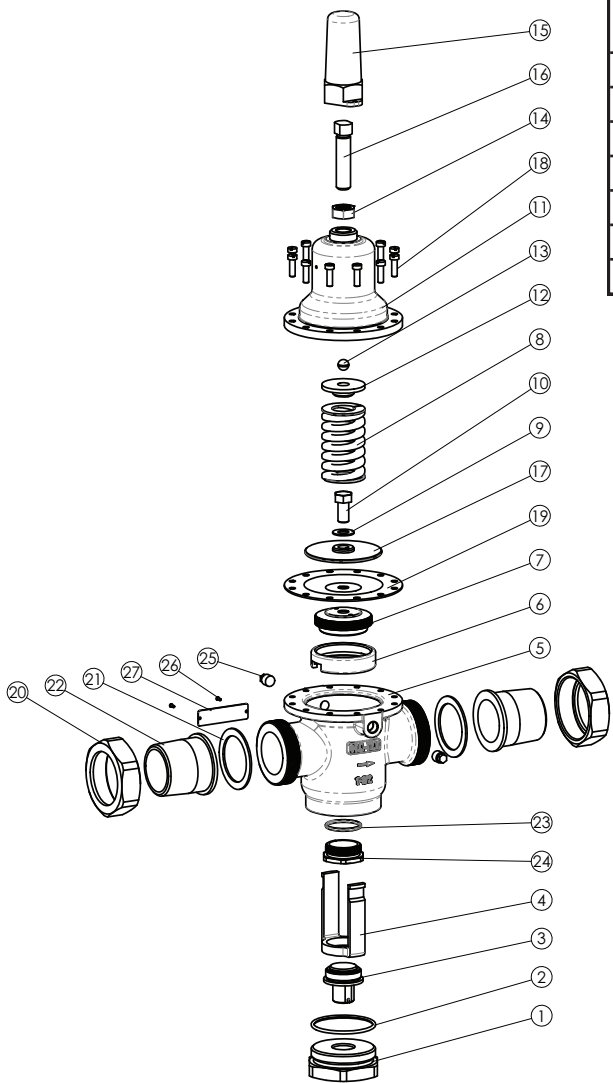

CRD-L

Direct Acting Pressure Reducing Control (Bronze Body)

Sizes 1 1/4" & 1 1/2"

STOCK NO.	SPRING RANGE	APPROXIMATE PSI CHANGE PER TURN OF ADJUSTING SCREW	ITEM 8 "D" LINE SPRING PART NO.	"D"LINE SPRING COLOR	BODY & COVER MATERIAL
1-1/4"					BRZ L.L.
21130902K	25-100 PSI	6.0 PSI	20974701E	DARK GREEN	
21130903J	75-160 PSI	12.0 PSI	20974801D	BLUE	
1-1/2"					
21131002G	25-100	6.0	20974701E	DARK GREEN	
21131003F	75-160	12.0	20974801D	BLUE	

Item	Description	Material	Part Number
1	Plug	SS	20946002J
2*	O-Ring	EPDM	01226A
3*	Disc Retainer Assembly 1-1/4"	SS/EPDM	20973302K
3*	Disc Retainer Assembly 1-1/2"	SS/EPDM	21033802G
4	Yoke	SS	20945802C
5	Body 1-1/4"	BRONZE	20940002B
5	Body 1-1/2"	BRONZE	20940102A
6	Yoke Holder Assembly	SS	20974001B
7	Yoke Retainer Assembly	SS	20945602E
8	Spring		See Table
9	Washer, Bellevile	STEEL	7055004B
10	Bolt, Hex	SS	6760503A
11	Cover	BRONZE	20970203F
12	Guide, Spring	SS	1630301J
13	Ball, Locking	SS	9029009K
14	Nut, Locking	SS	6780606H
15	Cap	PLASTIC	1257601D
16	Screw, Adjusting	SS	20835704E
17	Washer, Diaphragm, Upper	SS	20929802G
18	Screw	SS	6757822K
19*	Diaphragm	EPDM	20930802E
20	Nut, Union 1-1/4"	BRASS	20940501H
20	Nut, Union 1-1/2"	BRASS	20948001F
21*	Gasket 1-1/4"	FIBER	20940401J
21*	Gasket 1-1/2"	FIBER	20947502B
22	Tailpiece, Union 1-1/4"	BRONZE	20940301K
22	Tailpiece, Union 1-1/2"	BRONZE	20947901J
23*	O-Ring	EPDM	00431H
24	Seat 1-1/4"	SS	20942202F
24	Seat 1-1/2"	SS	20947602A
25	Plug, Pipe	SS	6784710D
26	Drive Screw, Nameplate	SS	67999D
27	Nameplate	BRASS	C002201G

When ordering parts specify:

- All nameplate data
- Item Description
- Item number

*SUGGESTED REPAIR PARTS -REPAIR KITS

20948107J 1-1/4"
20948108H 1-1/2"